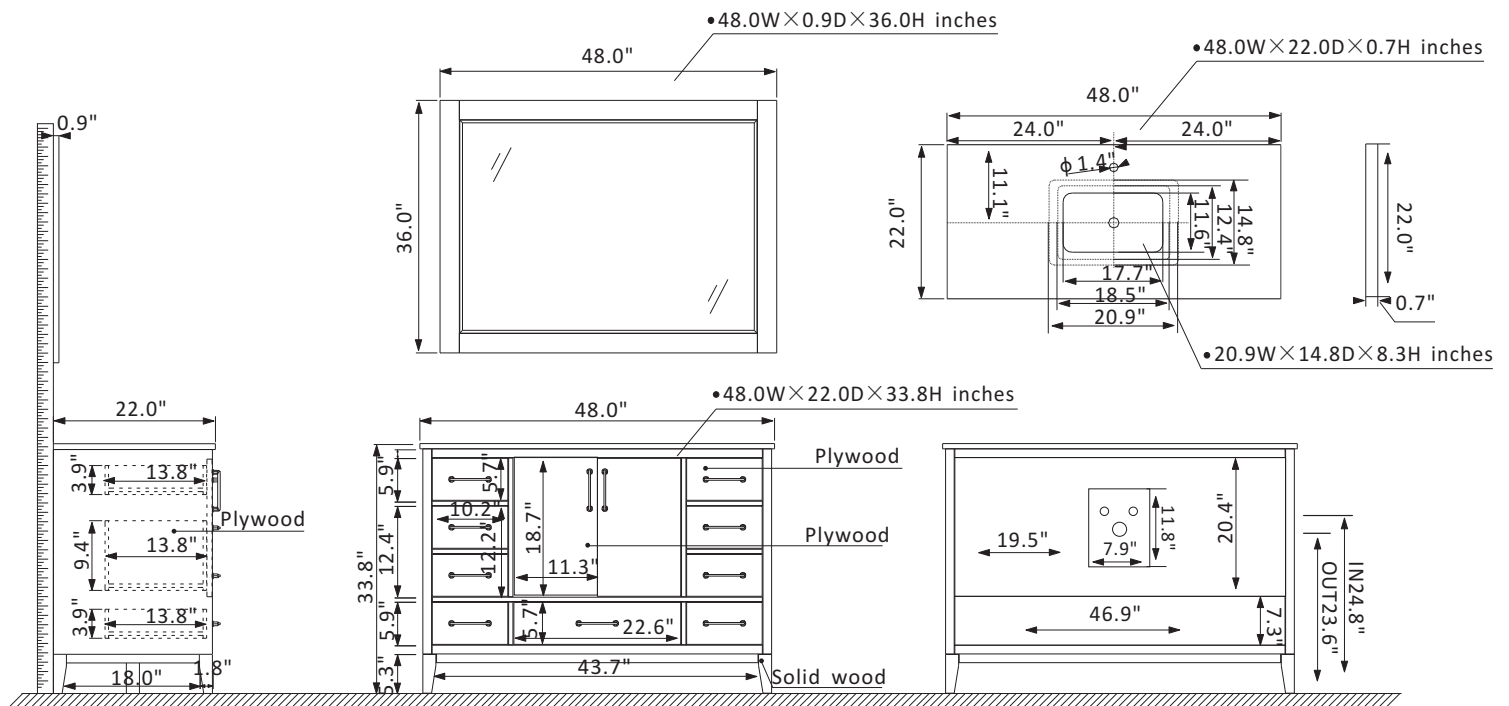

Altair Sutton Vanity Collection 541048-WH-CA

Features

- Construction: Solid wood / plywood
- Finish: White, Gray or Royal Green Finish
- Countertop: Natural Carrara white marble
- Sink: Rectangular, undermount ceramic basin with overflow included
- Faucet: Countertop pre-drilled for single faucet hole
- Door/Drawer: 2 soft-closing doors, 1 large soft-closing drawer, 4 small soft-closing drawers, 2 dual soft-closing drawers
- Mirror: Single matching, framed mirror
- Hardware: Brushed gold finish hardware
- Installation: Easy plumbing and faucet installation*